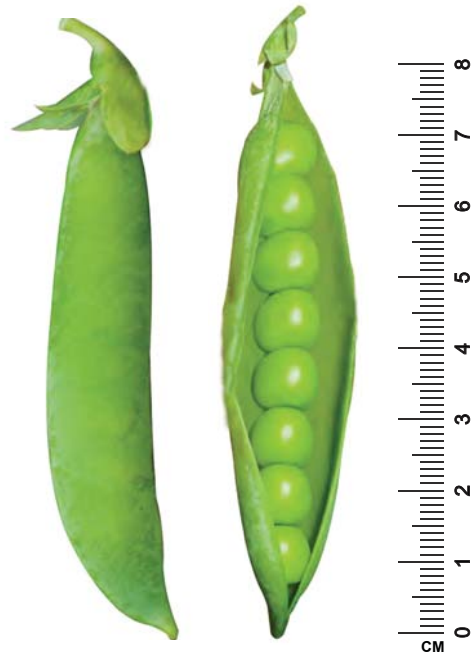

**PEA SEED**  
CANTERBURY SEED COMPANY

# KELVEDON WONDER

A dependable, early semi-dwarf variety. Normal leaf, dark green in colour. A sweet pea with medium sieve size.

Maturity	Early – approx 70-75 days
First Flower Node	9
Pods / Node	2
Pod Shape	Curved / Pointed
Vine Length	66cm
No of Peas / Pod	7 / 8
Pod Length	80mm