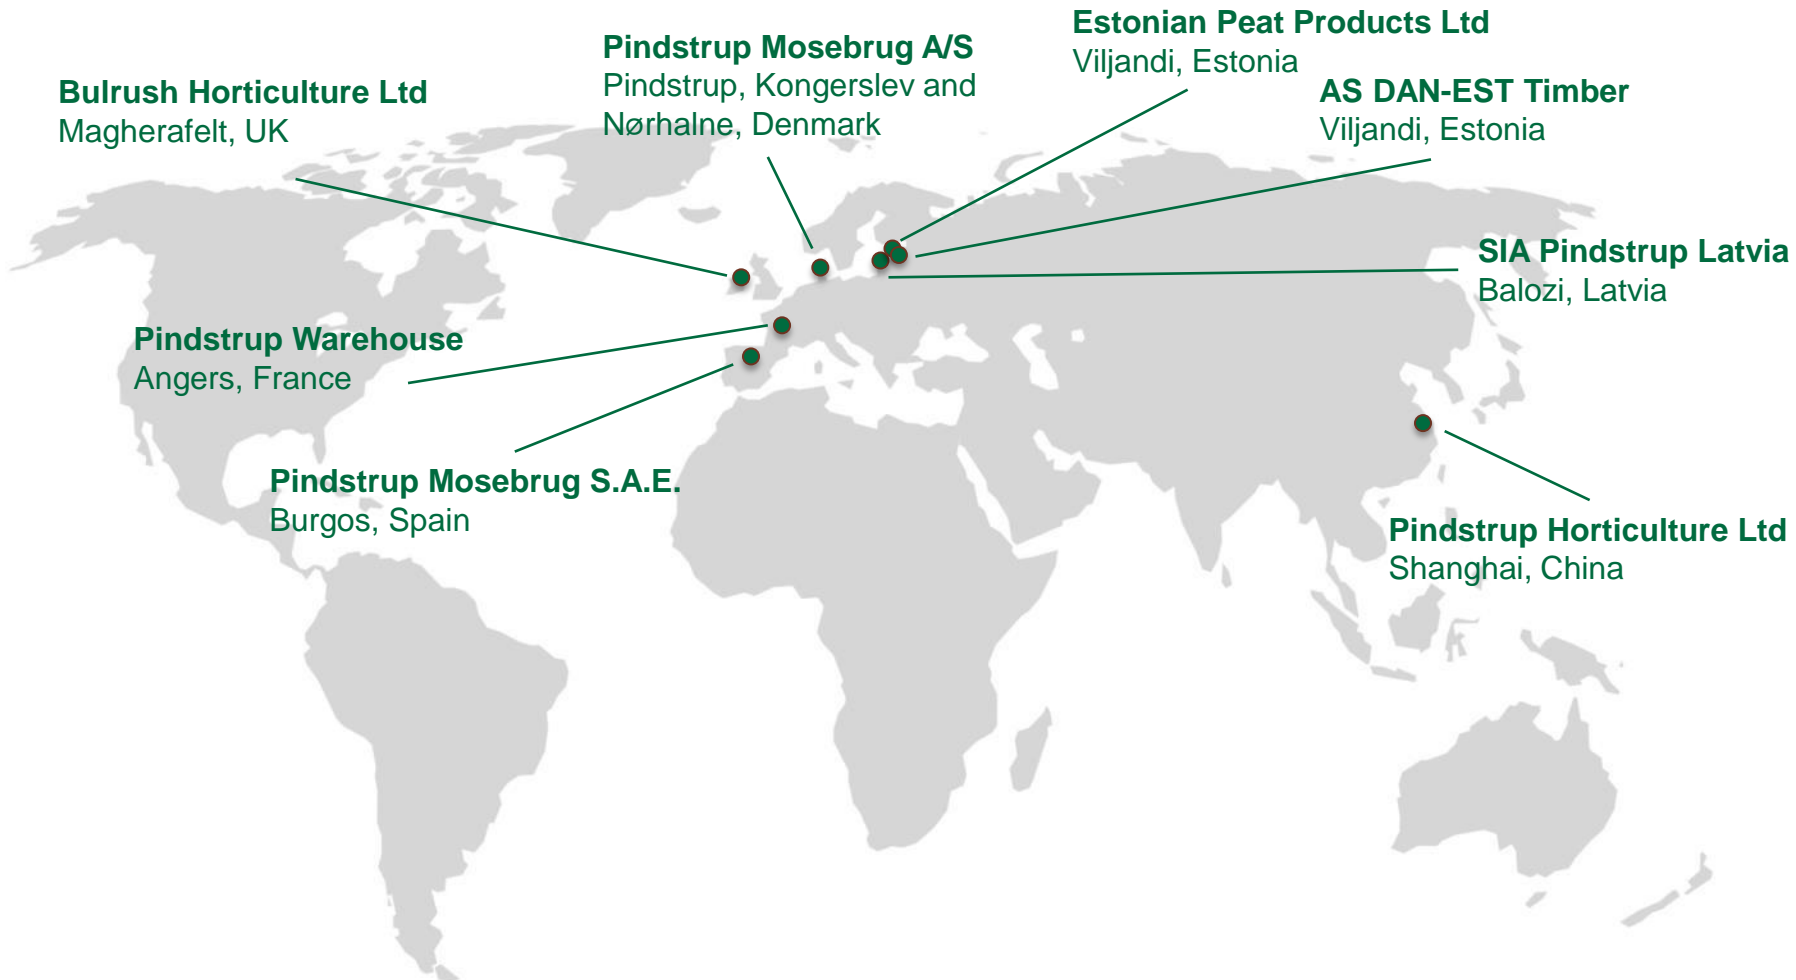

Pindstrup Group: Production, warehouse and sales offices